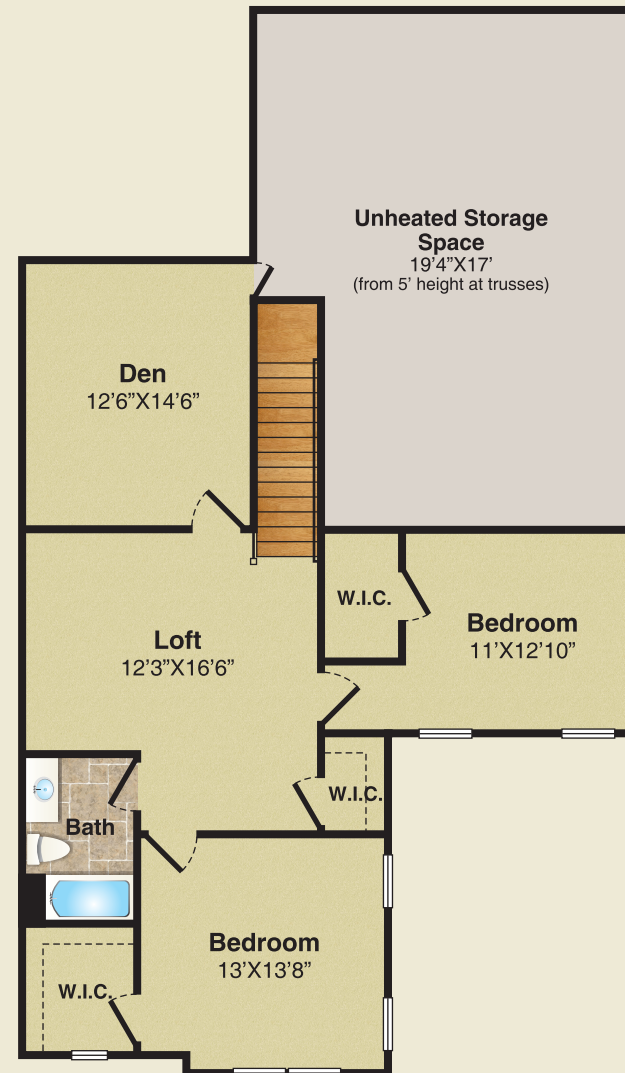

First Floor

Second Floor

## The Dakota

2484 Sq Ft

Plus full basement (1185 Sq Ft)  
2 car garage located on lower level

**ECHO RIDGE**  
LUXURY TOWNHOMES

Although all illustrations, specifications and dimensions are believed correct at the time of publication, accuracy cannot be guaranteed. The right is reserved to make changes without notice or obligation. Windows, doors and ceilings may vary on the options and elevations selected. Optional items indicated are available at additional cost. This brochure is for illustrative purposes only and not part of a legal contract. See Sales Representative for details.